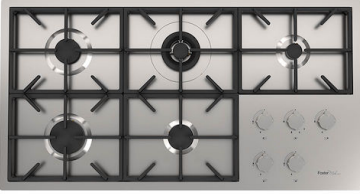

Rotating angle 360°

Mixer hole $\varnothing 1 \frac{3}{8}''$

Max worktop thickness $1 \frac{19}{64}''$

Mixer type Single lever faucet with rotating barrel and extractable double jet shower

Notes: Strengthening plate included

FEATURES

COLLAPSIBILE BARREL

Feature that makes it possible to foresee the sink in front of a window, so as to enjoy the natural light.

Rotating angle

All the taps have a wide angle of rotation. Some models even permit a full 360° rotation.

Strengthening plate

Foster's mixer taps are equipped with the strengthening plate that offers perfect stability on any sink.

Double jet (flow and rain)

Several models are equipped with a switch to easily change the flow from continuous to shower.

TECHNICAL DATA

RECOMMENDED PAIRINGS

Milano Cooktop 5 burners
7638 900

Sink Leonardo 33" x 20" - U/M
1014 660