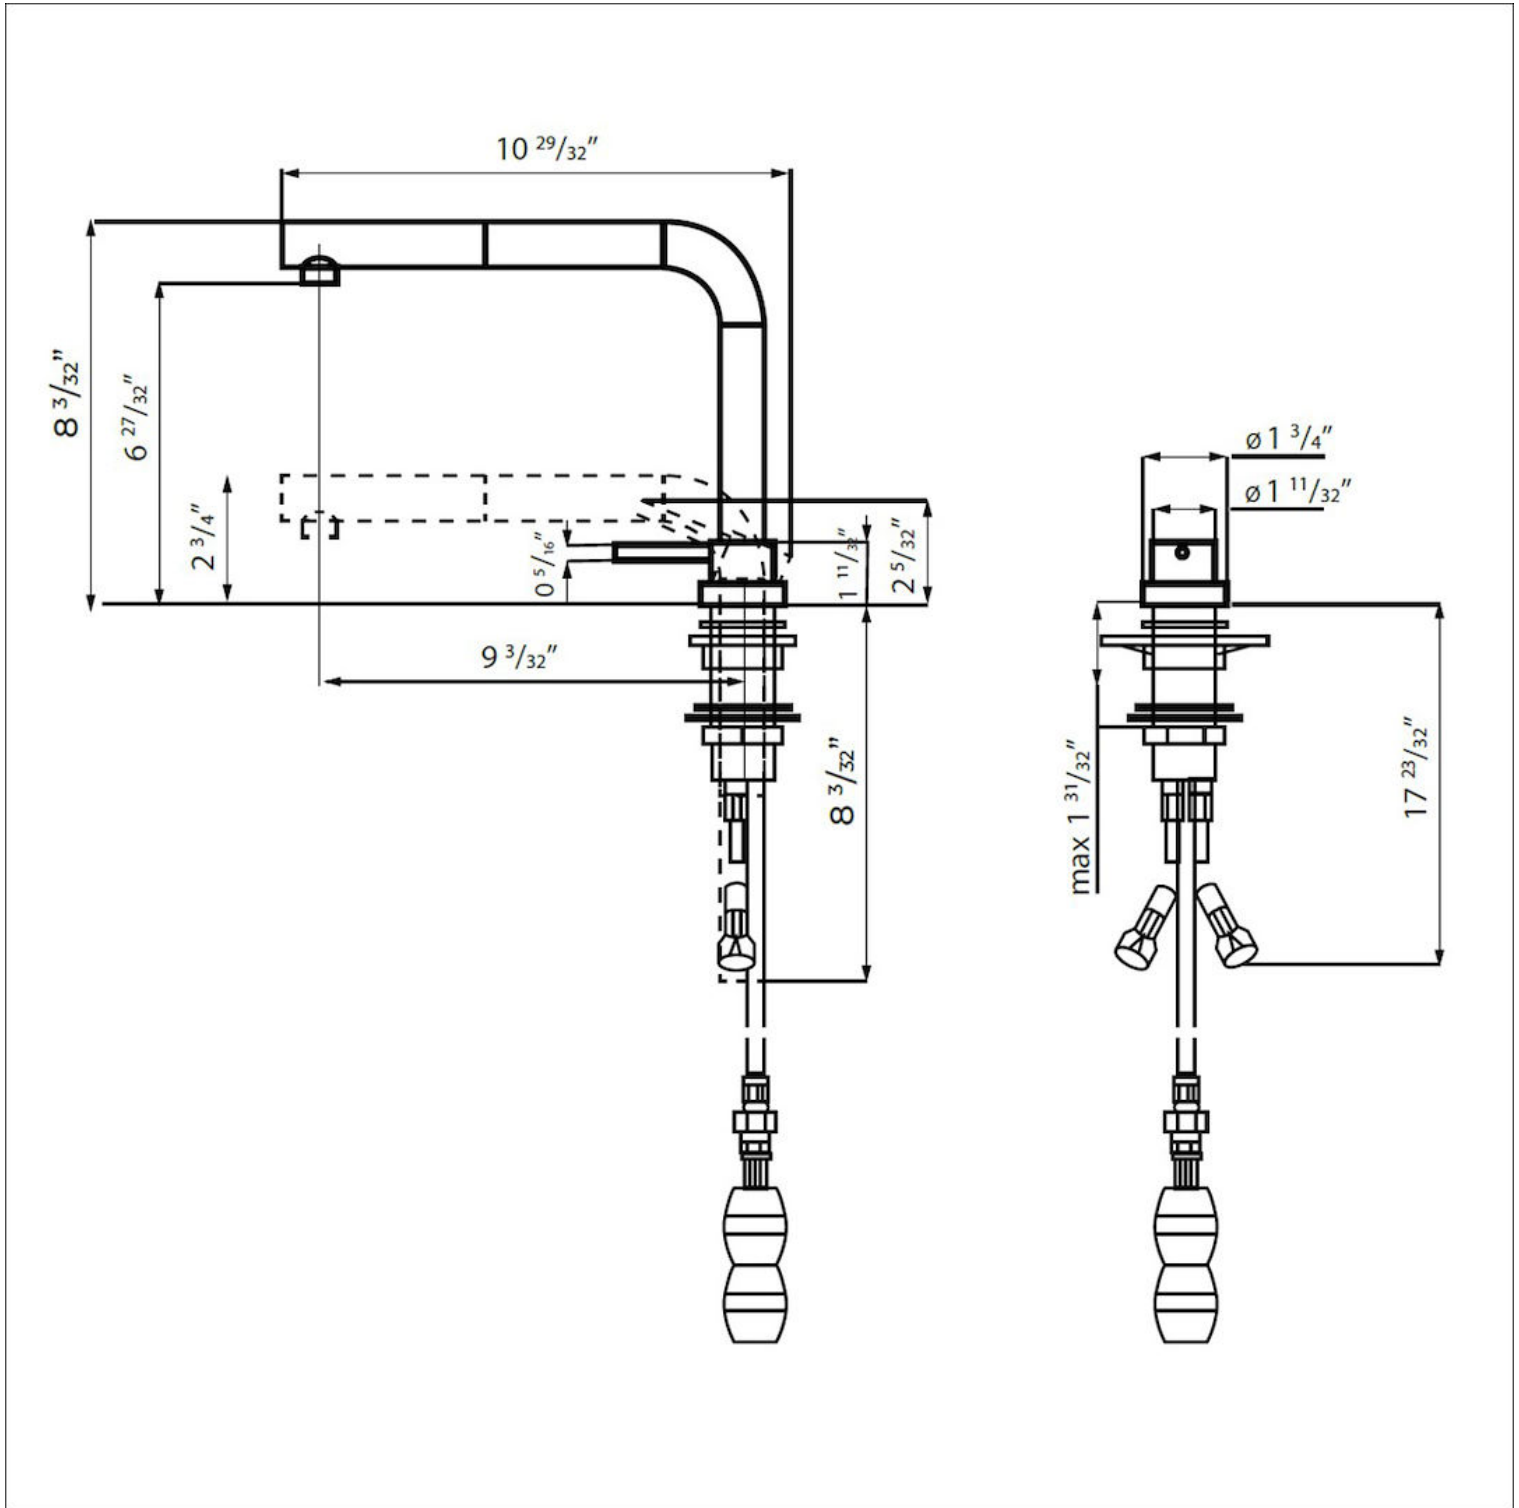

Rotating angle 360°

Mixer hole $\varnothing 1 \frac{3}{8}''$

Max worktop thickness $1 \frac{19}{64}''$

Mixer type Single lever faucet with rotating barrel and extractable double jet shower

Notes: Strengthening plate included

FEATURES

COLLAPSIBILE BARREL

Feature that makes it possible to foresee the sink in front of a window, so as to enjoy the natural light.

Rotating angle

All the taps have a wide angle of rotation. Some models even permit a full 360° rotation.

Strengthening plate

Foster's mixer taps are equipped with the strengthening plate that offers perfect stability on any sink.

Double jet (flow and rain)

Several models are equipped with a switch to easily change the flow from continuous to shower.

TECHNICAL DATA

RECOMMENDED PAIRINGS

Milano Cooktop 5 burners
7638 900

Sink Leonardo 33" x 20" - U/M
1014 660